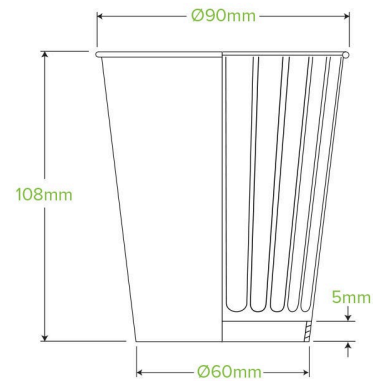

16 Pack – 390ml / 12oz Double Wall BioCup & Paper Lid RT-BC-12DW/BCL12P-3X16P-P

IMAGE AS A GUIDE ONLY. Cartons contain up to three different art cups with new artists featured every two months. Pictured here are designs from the latest Art Series BioCups. Unfortunately, we cannot sell individual art cups and cannot guarantee which prints, or which series of prints will be in each carton. Our compostable cups are certified compostable to AS4736. These paper coffee cups are packaged for retail sale and are shelf-ready. There are 16 cups/pack and 3 packs/carton.

Carton quantity: 48	Sleeves per carton: 3	Units per sleeve: 16
Carton Size LxWxH (cm): 29x20x28.5	Carton gross weight (kg): 1.800000	Carton barcode: 19344062065040
Raw Material: Paper	Lining/coating: Bioplastic - Ingeo [®] , PLA	Window Material: None
Printing Type: Offset	Inks: Food Contact Safe Inks	Brim fill capacity (ml): 391
Dimensions base LxW (mm): 60x60	Product Depth: 108	Thickness: 564gsm
Use: Hot and cold	Manufactured: Taiwan	Customise: Yes - Please Contact Our Team For More Information
MOQ custom: MOQ apply see custom packaging	Mould fees: Yes - see custom packaging	Environmental production certified: TBC
Quality product certified: TBC	Factory food safety certified: TBC	Corporate social accreditation: TBC
Home compostable: TBC	Recyclable: TBC	